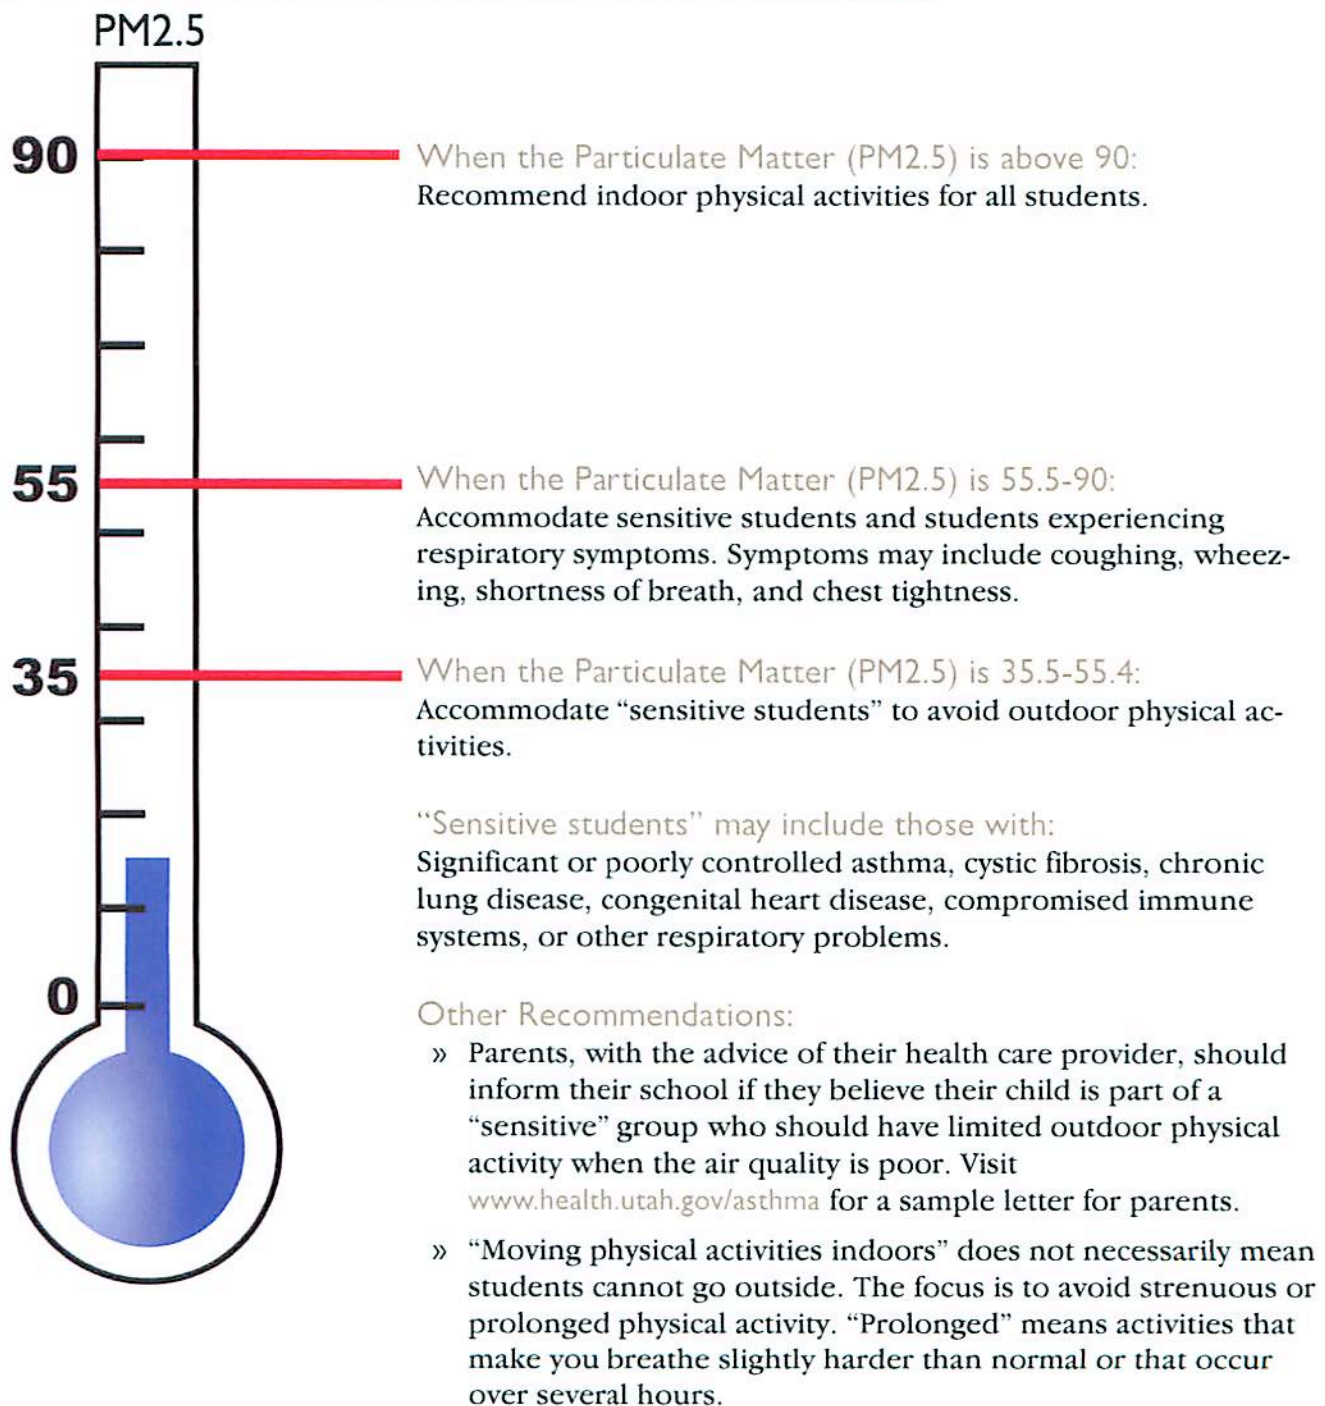

Air Quality Guidance for Schools:

When to schedule indoor rather than outdoor activities based on the air quality in your communities.

To check the current PM2.5 levels visit www.airquality.utah.gov then click on “current conditions.”